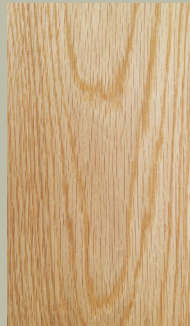

White Oak

Botanical name:
Quercus alba

Origin:
Eastern North
America

Weight:
about 770 kg/m³